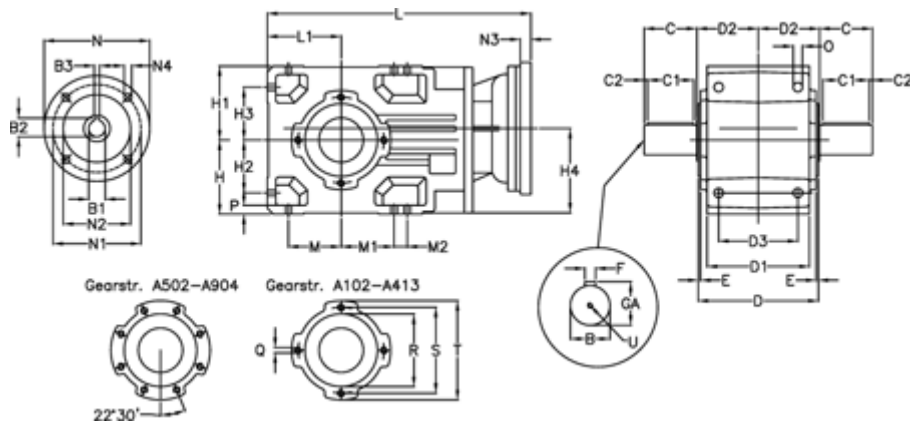

Article number: 29600101392220  
 Description: Bevel helical gearbox  
 A102UD-13,9-P63B5

## Measures

B = 25	D1 = 95	H1 = 70	M2 = 0	Q = M8x12
B1 = 11	D2 = 63	H2 = 50.0	N = 140	R = 80
B2 = 12.8	D3 = 75	H3 = 50.0	N1 = 115	S = 100
B3 = 4	Description = A102UD-xx-P63 B5	H4 = 83.0	N2 = 95	T = 120
C = 45	E = 3.0	L = 282.5	N3 = 0	U = M8x19
C1 = 35	F = 8	L1 = 70	N4 = M8x19	
C2 = 5.0	GA = 28.0	M = 50.0	O = 9.5	
D = 117	H = 70	M1 = 50.0	P = 9	